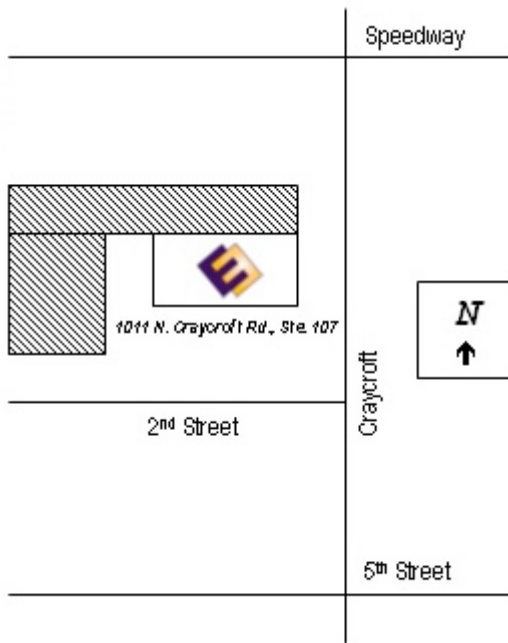

## Your Craycroft Road Location

1011 North Craycroft Road,  
Suite 107  
Tucson, Arizona 85711  
Phone: (520) 322-0800  
Toll Free: (800) 322-0887  
Fax to Craycroft: (520) 323-7453

**Located On Craycroft** , just south of Craycroft/Speedway intersection on the west side of the street.

### **Directions from Green Valley Area to Craycroft Road Location:**

Take I-19 to Merge with I-10 Westbound  
Take I-10 Westbound to 22<sup>nd</sup> St. Exit #259  
Take 22<sup>nd</sup> St. Eastbound/Right at light to Craycroft Rd.  
Take Craycroft Rd. Northbound/Left at light to 2<sup>nd</sup> St. approximately 1 block south of Speedway  
Take 2<sup>nd</sup> St. Westbound/Left at median  
1011 N. Craycroft entrance/parking lot will be on right side

### **Directions from Sierra Vista Area to Craycroft Road Location:**

Take I-10 Westbound to 22<sup>nd</sup> St. Exit #259  
Take 22<sup>nd</sup> St. Eastbound/Right at light to Craycroft Rd.  
Take Craycroft Rd. Northbound/Left at light to 2<sup>nd</sup> St. approximately 1 block south of Speedway  
Take 2<sup>nd</sup> St. Westbound/Left at median  
1011 N. Craycroft entrance/parking lot will be on right side.

### **Directions from Marana Area to Craycroft Road Location:**

Take I-10 Eastbound to Prince Rd. to access Frontage Rd. East Bound  
Take Frontage Rd. East to Speedway Blvd.  
Take Speedway Blvd. East Bound/Left at light to Craycroft Rd.  
Take Craycroft Rd. South Bound/Right at light to 1011 N. Craycroft Rd. Suite 107 on  
the West side of Craycroft Rd. approximately 1 Block from Speedway